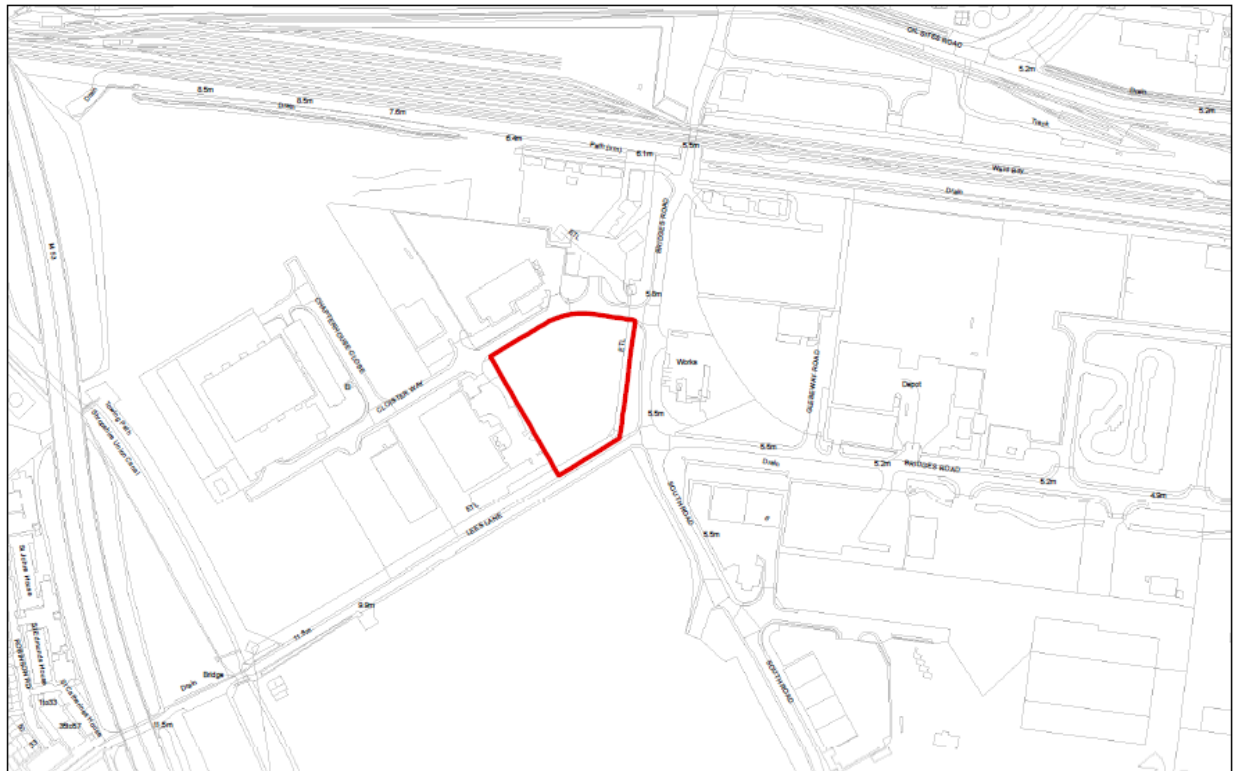

Site Name - Cloister Way - CWAC

Cheshire Science Corridor & Cloister Way (CWAC) Ellesmere Port

Local Authority Area	Cheshire West and Chester Council
Site Area/ developable footprint/ current context	0.93 ha (2.3 acres) Floor space - 35,808.6 sq ft (3,255 sq m)
Ownership/title	Cheshire West and Chester Council
Planning Context	Allocated employment site
Development proposal/opportunity	Development of Advanced Manufacturing or Environmental Technologies
Development Programme	Immediately available for development
Support available	Business Rate Discount
Other relevant information	Immediately available for Super Fast Broad Band connection
Contact further details	Laura Dutton - Cheshire West and Chester Email: Laura.Dutton@cheshirewestandchester.gov.uk Tel: 0151 356 6351